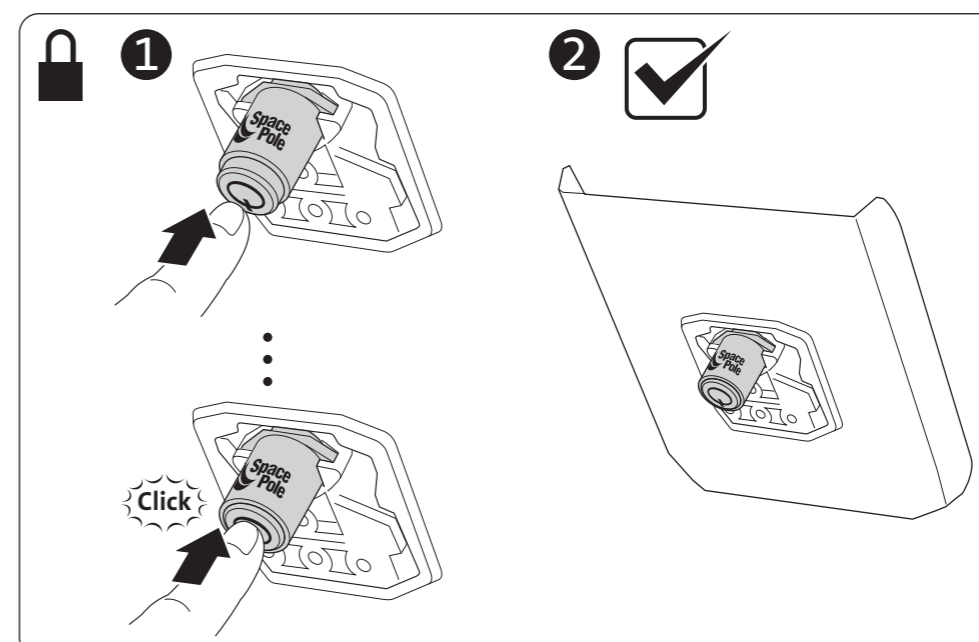

For technical support visit
Pour tout support technique
veuillez visiter:
<http://www.ergonomic-solutions.net>

Ergonomic Solutions Manufacturing
Stenholm 19
9400 Norresundby
Denmark
info@ergonomic-solutions.dk

K64443

901-9322-02

Push Lock

INSTRUCTION GUIDE
GUIDE D'INSTRUCTIONS
BEDIENUNGSANLEITUNG
HANDLEIDING
MANUALE DI ISTRUZIONI
MANUAL DE INSTRUCCIONES

HASZNÁLATI ÚTMUTATÓ
PRÍRUČKA S POKYNY
INSTRUKCJA OBSŁUGI
РУКОВОДСТВО
ПОЛЬЗОВАТЕЛЯ
MANUAL DE INSTRUÇÕES