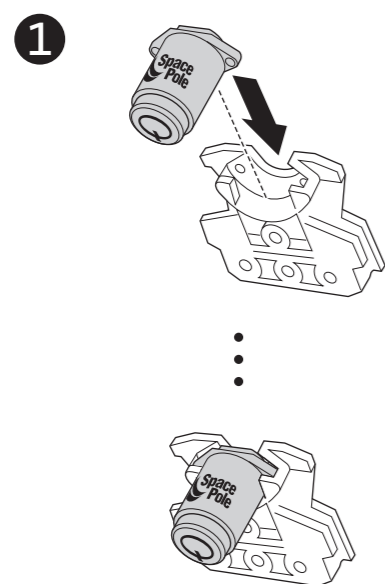

K64443_SpacePole_Push_Lock_IG-02

Folded size: 70mm X 95mm

Trim size: 350mm X 95mm