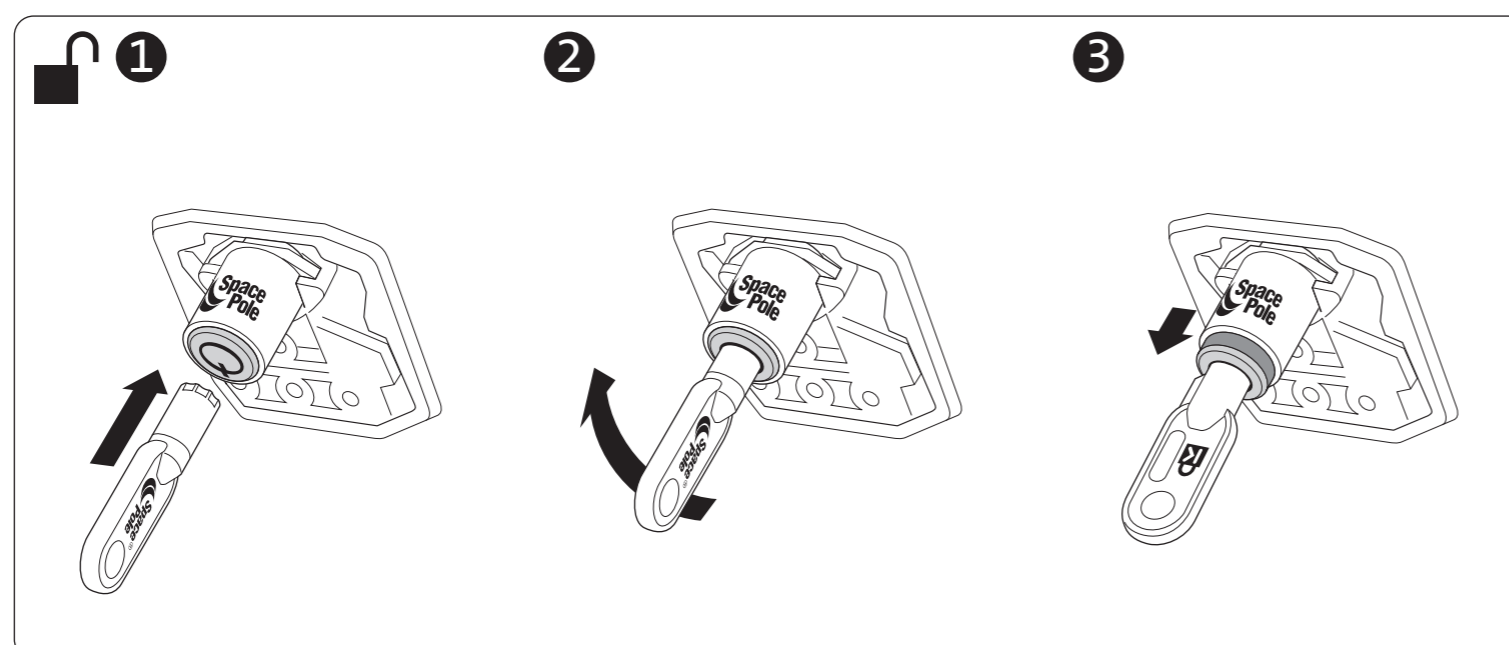

For technical support visit
Pour tout support technique
veuillez visiter:
<http://www.ergonomic-solutions.net>

Ergonomic Solutions Manufacturing
Stenholm 19
9400 Norresundby
Denmark
info@ergonomic-solutions.dk

K64443

901-9322-02

Push Lock

INSTRUCTION GUIDE
GUIDE D'INSTRUCTIONS
BEDIENUNGSANLEITUNG
HANDLEIDING
MANUALE DI ISTRUZIONI
MANUAL DE INSTRUCCIONES

HASZNÁLATI ÚTMUTATÓ
PRÍRUČKA S POKYNY
INSTRUKCJA OBSŁUGI
РУКОВОДСТВО
ПОЛЬЗОВАТЕЛЯ
MANUAL DE INSTRUÇÕES