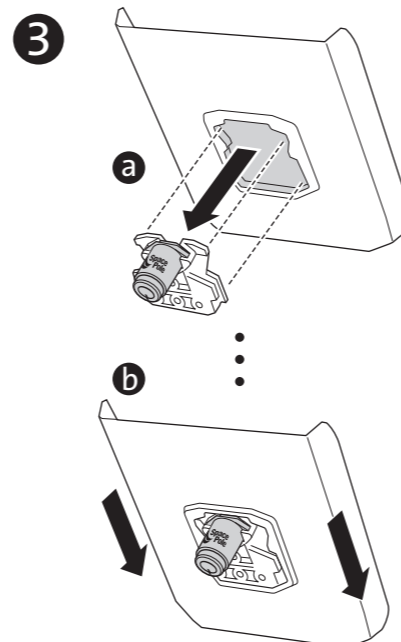

Tighten the screws only so the Kensington lock is firmly in place. Do not overtighten the screws. (Max 2.4 Nm)