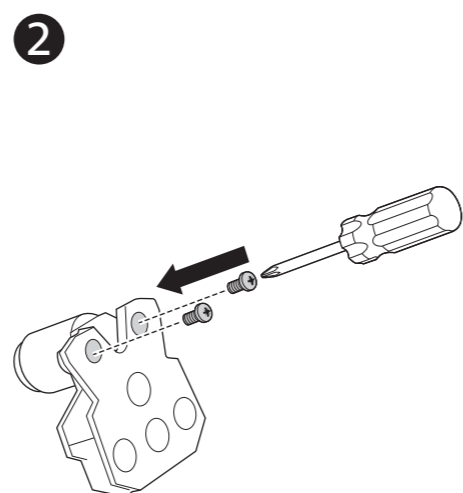

K64443_SpacePole_Push_Lock_IG-02

Folded size: 70mm X 95mm

Trim size: 350mm X 95mm